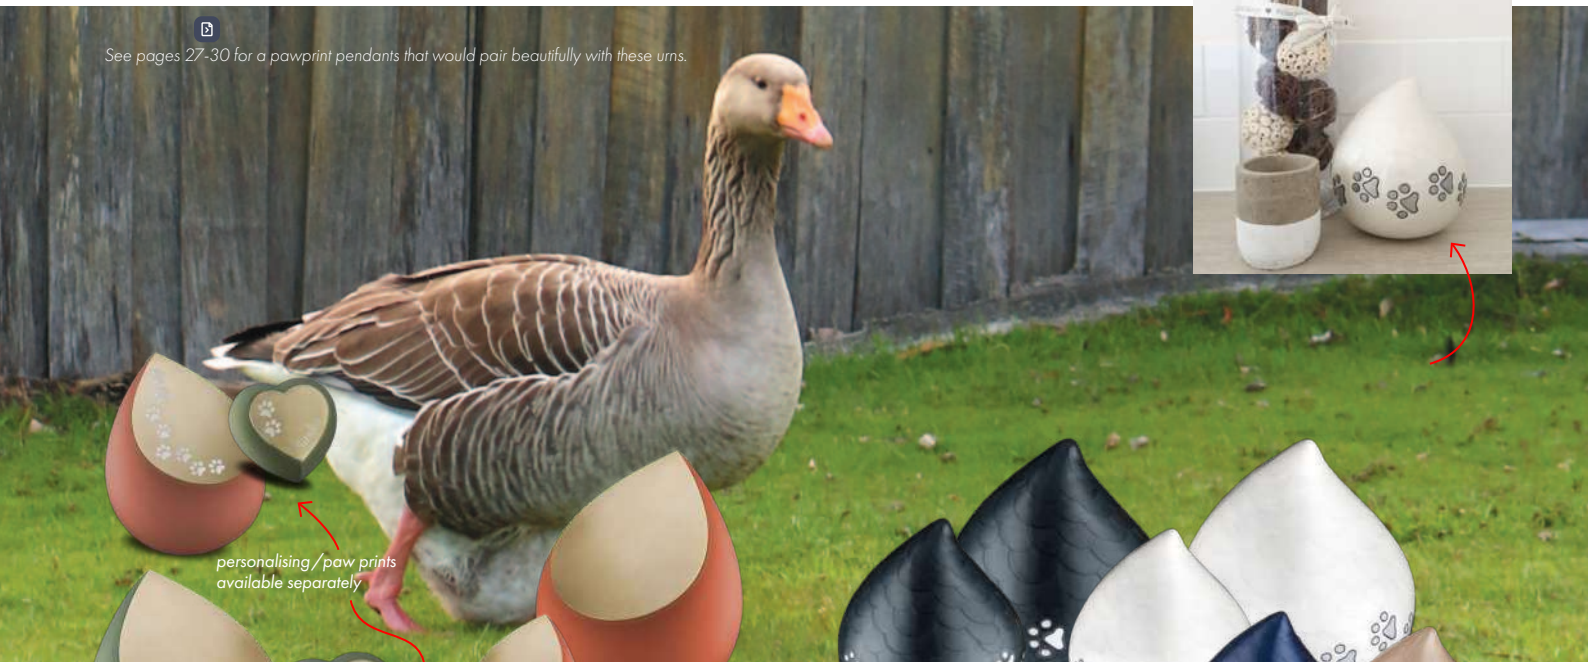

See pages 27-30 for a pawprint pendants that would pair beautifully with these urns.

personalising / paw prints
available separately