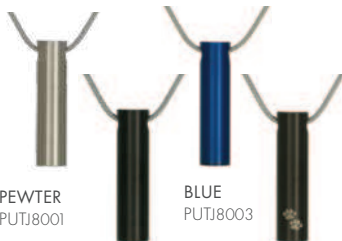

PEWTER  
PUTJ8001

BLUE  
PUTJ8003

ONYX  
PUTJ8002

ONYX PAWS  
PUTJ8010

Made of Stainless Steel. Bronze is 14ct gold plated. NOT shown actual size.

- All of the jewellery items appearing on this page are able to be Personalised. Please ask for more information.